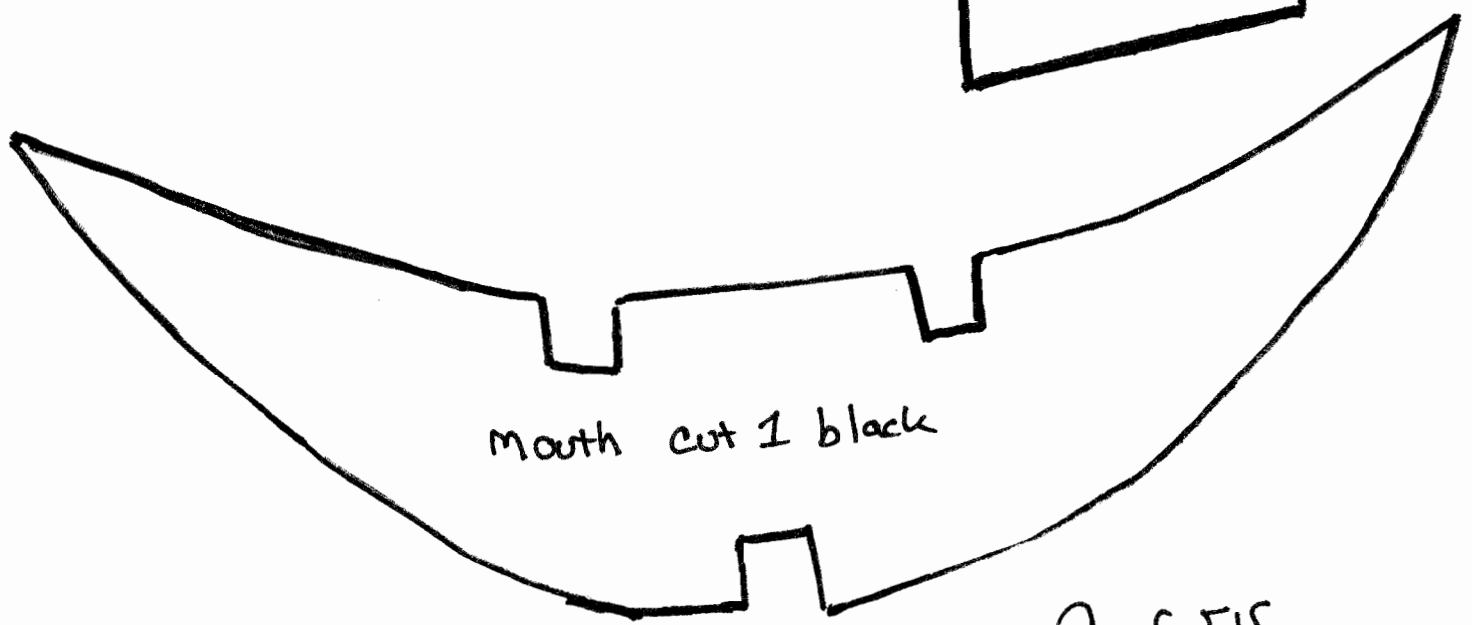

Top right

The image shows a hand-drawn diagram consisting of three thick, black, curved lines that are roughly parallel to each other and curve from the top-left towards the bottom-right. The lines are drawn with a marker or thick pen. Below the middle line, there is a handwritten label. Below the bottom line, there is another handwritten label.

Bottom
right

Craft + EIf
2007

Bottom
left

Top left

Pumpkin
Wall Hanging

Top

eye
cut 2
black

Nose
cut 1
Black

Pumpkin
Wall Hanging

Stem
cut 2
Green

Mouth cut 1 black

Craft Elf
2007